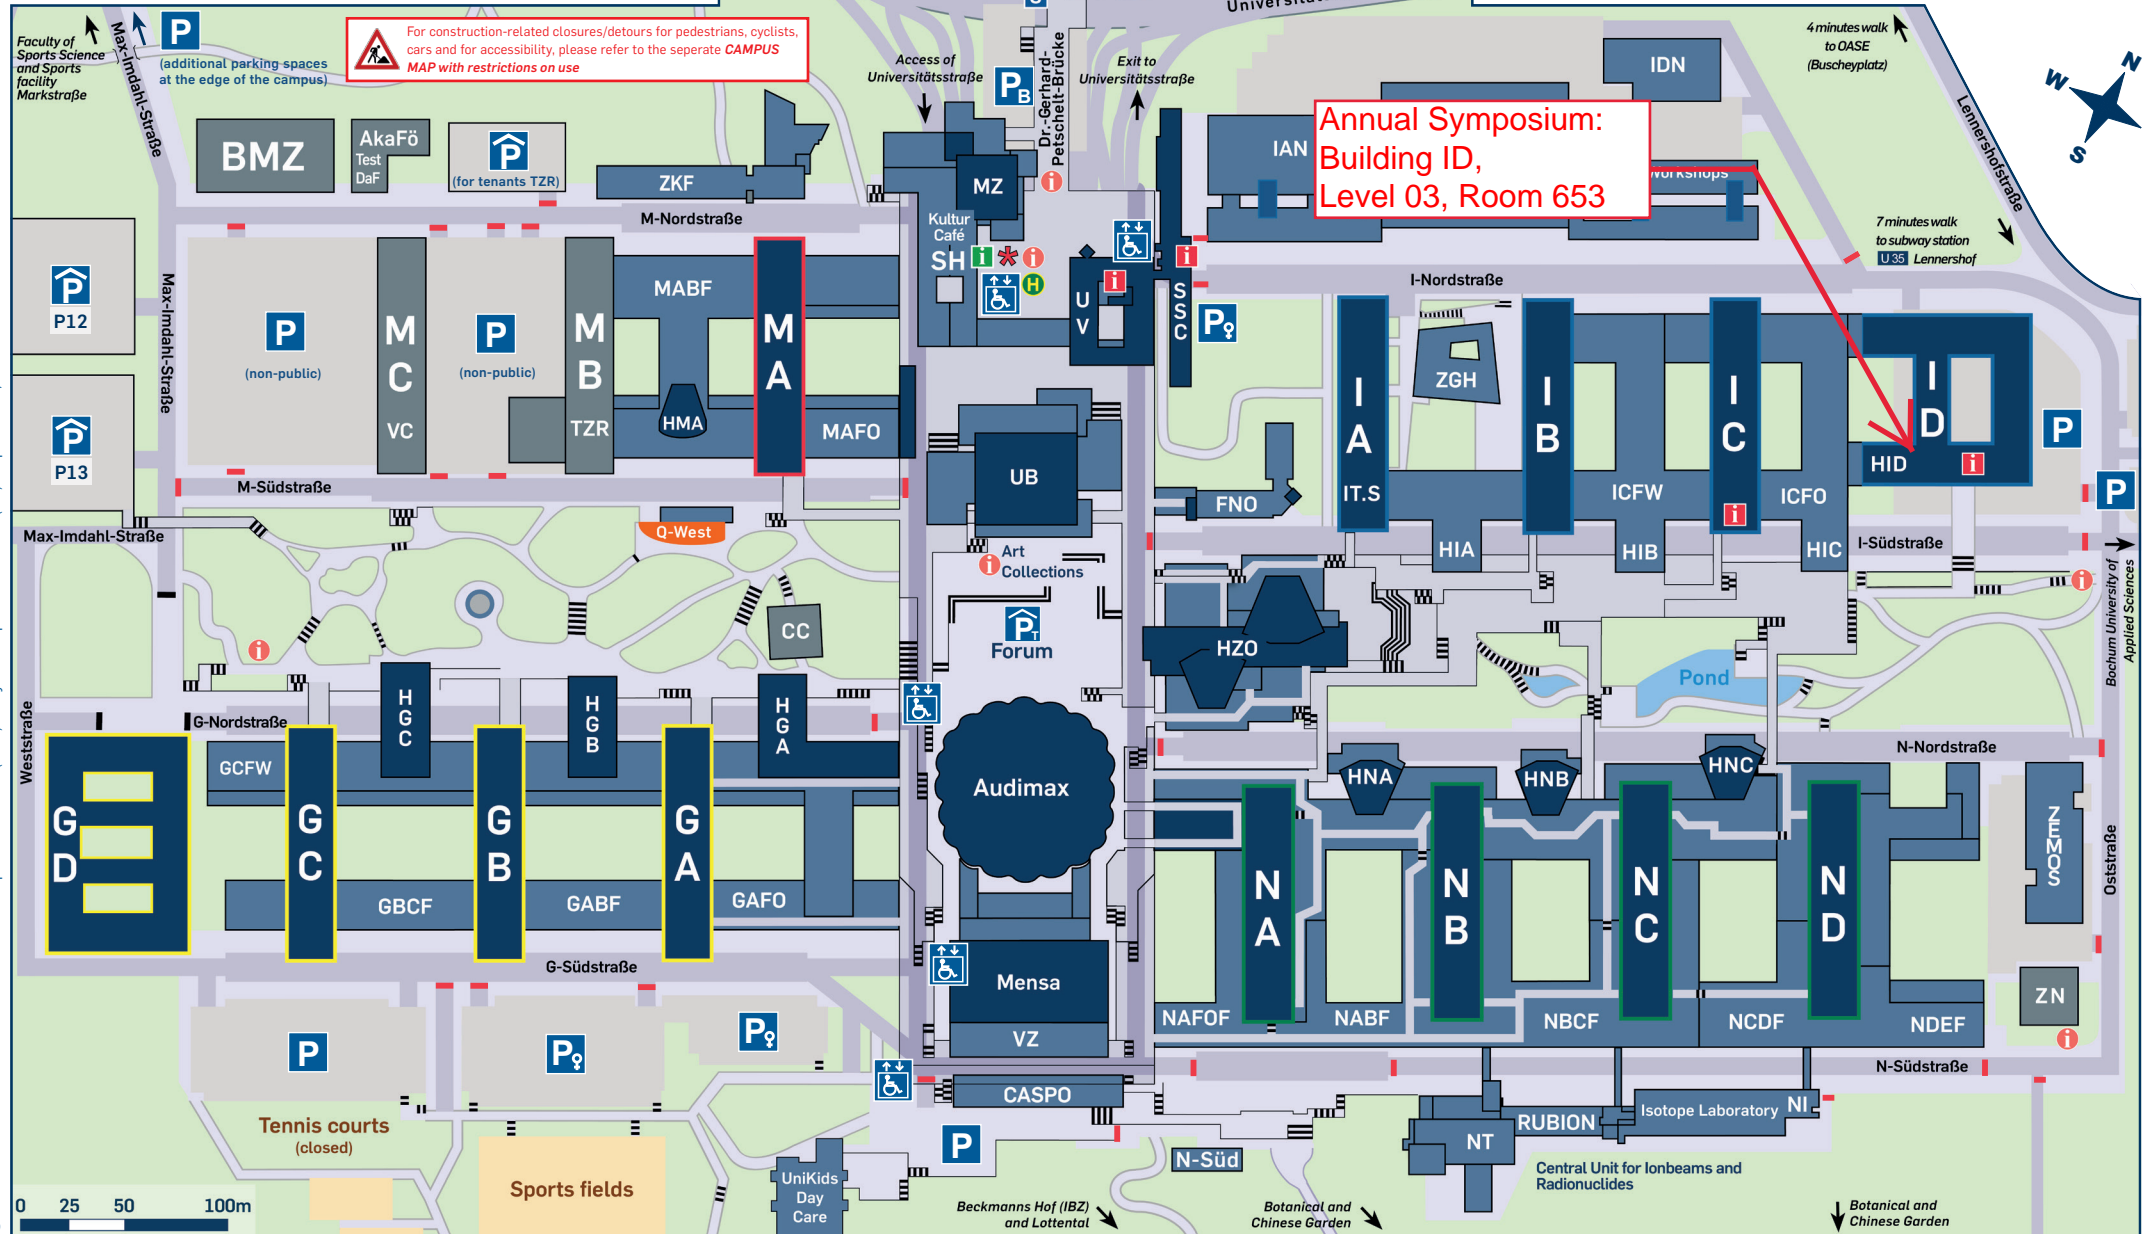

CAMPUS MAP

For construction-related closures/detours for pedestrians, cyclists, cars and for accessibility, please refer to the separate **CAMPUS MAP with restrictions on use**

Annual Symposium:
Building ID,
Level 03, Room 653

- Information
- Information board
- Internal information
- Outdoor elevator
- Subway station
- Bus stop

- Parking lot
- Parking garage
- Women's parking
- Visitor's parking
- Central parking garage (underground)

Annual symposium „Security for Humans in Cyberspace”, RUB, ID 03/653

Google Maps Navigation Target: Ruhr Universität, ID, 44801 Bochum

Directions

Arrival by public transport

- Exit the tram (U35) at tram stop Lennershof
- Turn south and walk along the street Im Westenfeld
- After 200m turn right onto Lennerhofstraße
- Walk along Lennerhofstraße for approx. 50m
- You see the ID building diagonally to the left in front of you

Enter building ID at the northern entrance. Take the stairs or the lift to level 03. From there, the way to room 653 is signposted.