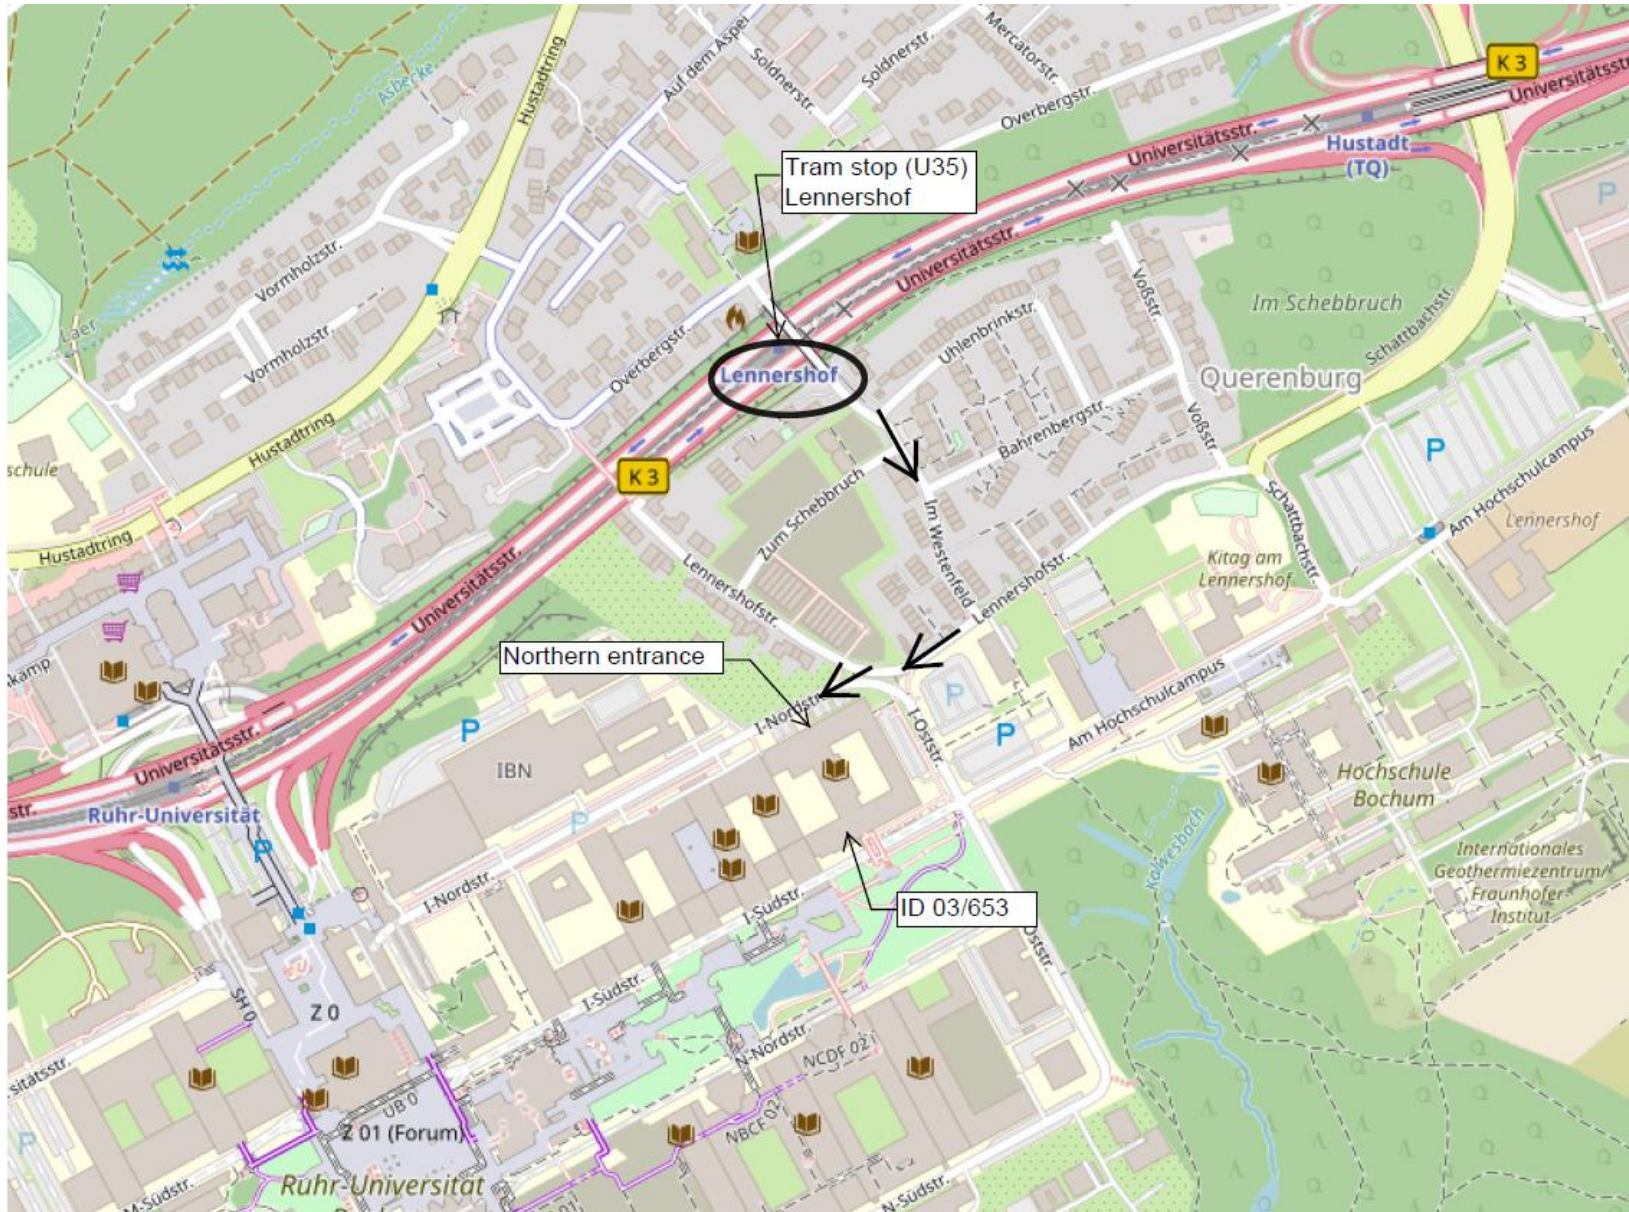

© 2022 Ruhr-Universität Bochum - Content: Department 5.I.1.4 (CAD) - Layout: Department 5.II.3 (SC) - Update: 07/2022

- Walkway
- Stairs
- Street
- Street below the campus
- Green space
- Wall
- Gate (access restricted)
- Gate (access closed)

Annual symposium „Security for Humans in Cyberspace”, RUB, ID 03/653

Google Maps Navigation Target: Ruhr Universität, ID, 44801 Bochum

Directions

Arrival by public transport

- Exit the tram (U35) at tram stop Lennershof
- Turn south and walk along the street Im Westenfeld
- After 200m turn right onto Lennerhofstraße
- Walk along Lennerhofstraße for approx. 50m
- You see the ID building diagonally to the left in front of you