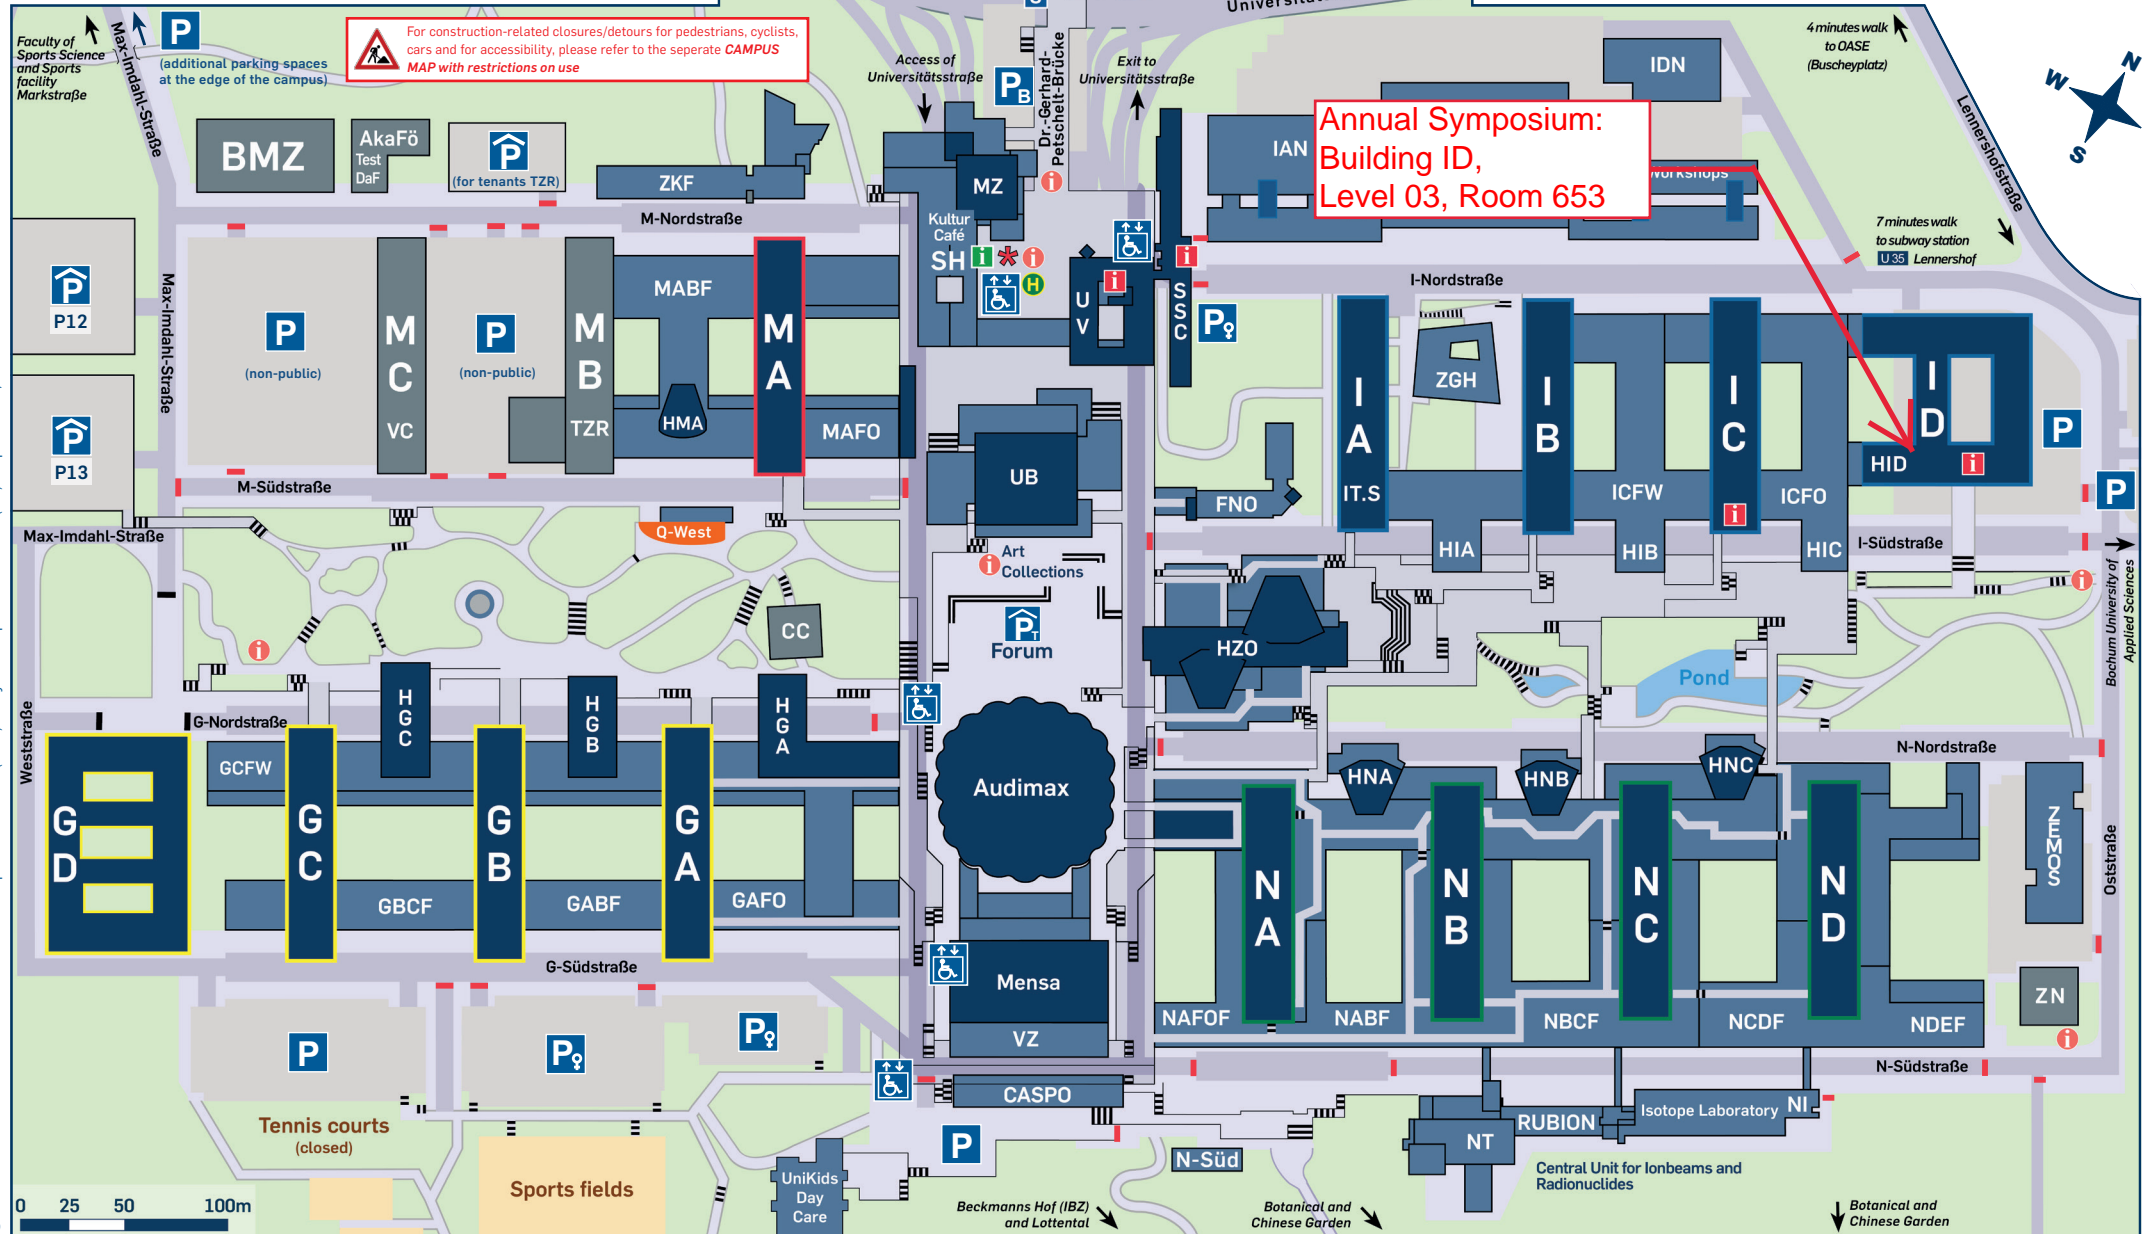

CAMPUS MAP

© 2022 Ruhr-Universität Bochum - Content: Department 5.I.1.4 (CAD) - Layout: Department 5.I.1.3 (SC) - Update: 07/2022

	Walkway		Information		Parking lot	AkaFö	Akademisches Förderungswerk	UB	University Library	ZKF	Center for Clinical Research
	Stairs		Information board		Parking garage	BMZ	Center for Biomedicine Bochum	UV	University Administration	Notes:	
	Street		Internal information		Women's parking	CASPO	Campus Sports Ground	VC	Vita Campus	Guide colours (contour): G-row = yellow I-row = blue M-row = red N-row = green	
	Street below the campus		Outdoor elevator		Visitor's parking	CC	Campus Center		Event Center	GAFO = flat area of the GA-building (example)	
	Green space		Subway station		Central parking garage (underground)	FNO	Forum Northeast	P♀	Center for Molecular Spectroscopy and Simulation of Solvent-Mediated Processes	HIA = lecture hall of the IA-building (example)	
	Wall		Bus stop			HZO	Lecture Hall Center East		ZGH	Center for Interface-Dominated High Performance Materials	
	Gate (access restricted)					MZ	Musical Center		ZN	Center for Neuroinformatics	
	Gate (access closed)					IT.S	IT.SERVICES				
						SH	Student Services				
						SSC	Student Service Center				
						TZR	Technology Center Ruhr				

Annual symposium „Security for Humans in Cyberspace”, RUB, ID 03/653

Google Maps Navigation Target: I-Südstraße, 44801 Bochum

Directions

Arrival by car

from Bochum city centre:

- Universitätsstraße in the direction of Bochum Querenburg
- Exit Ruhr-Universität Ost / Botanischer Garten / Hochschule Bochum

from the motorway A43:

- Exit 19: Bochum Querenburg / Ruhr-Universität Bochum
- Universitätsstraße in the direction of Ruhr-Universität Bochum
- Exit Ruhr-Universität Ost / Botanischer Garten / Hochschule Bochum

Parking on the right hand side of the street "Am Hochschulcampus".

Enter building ID at the southern entrance. Take the stairs or the lift to level 03. From there, the way to room 653 is signposted.