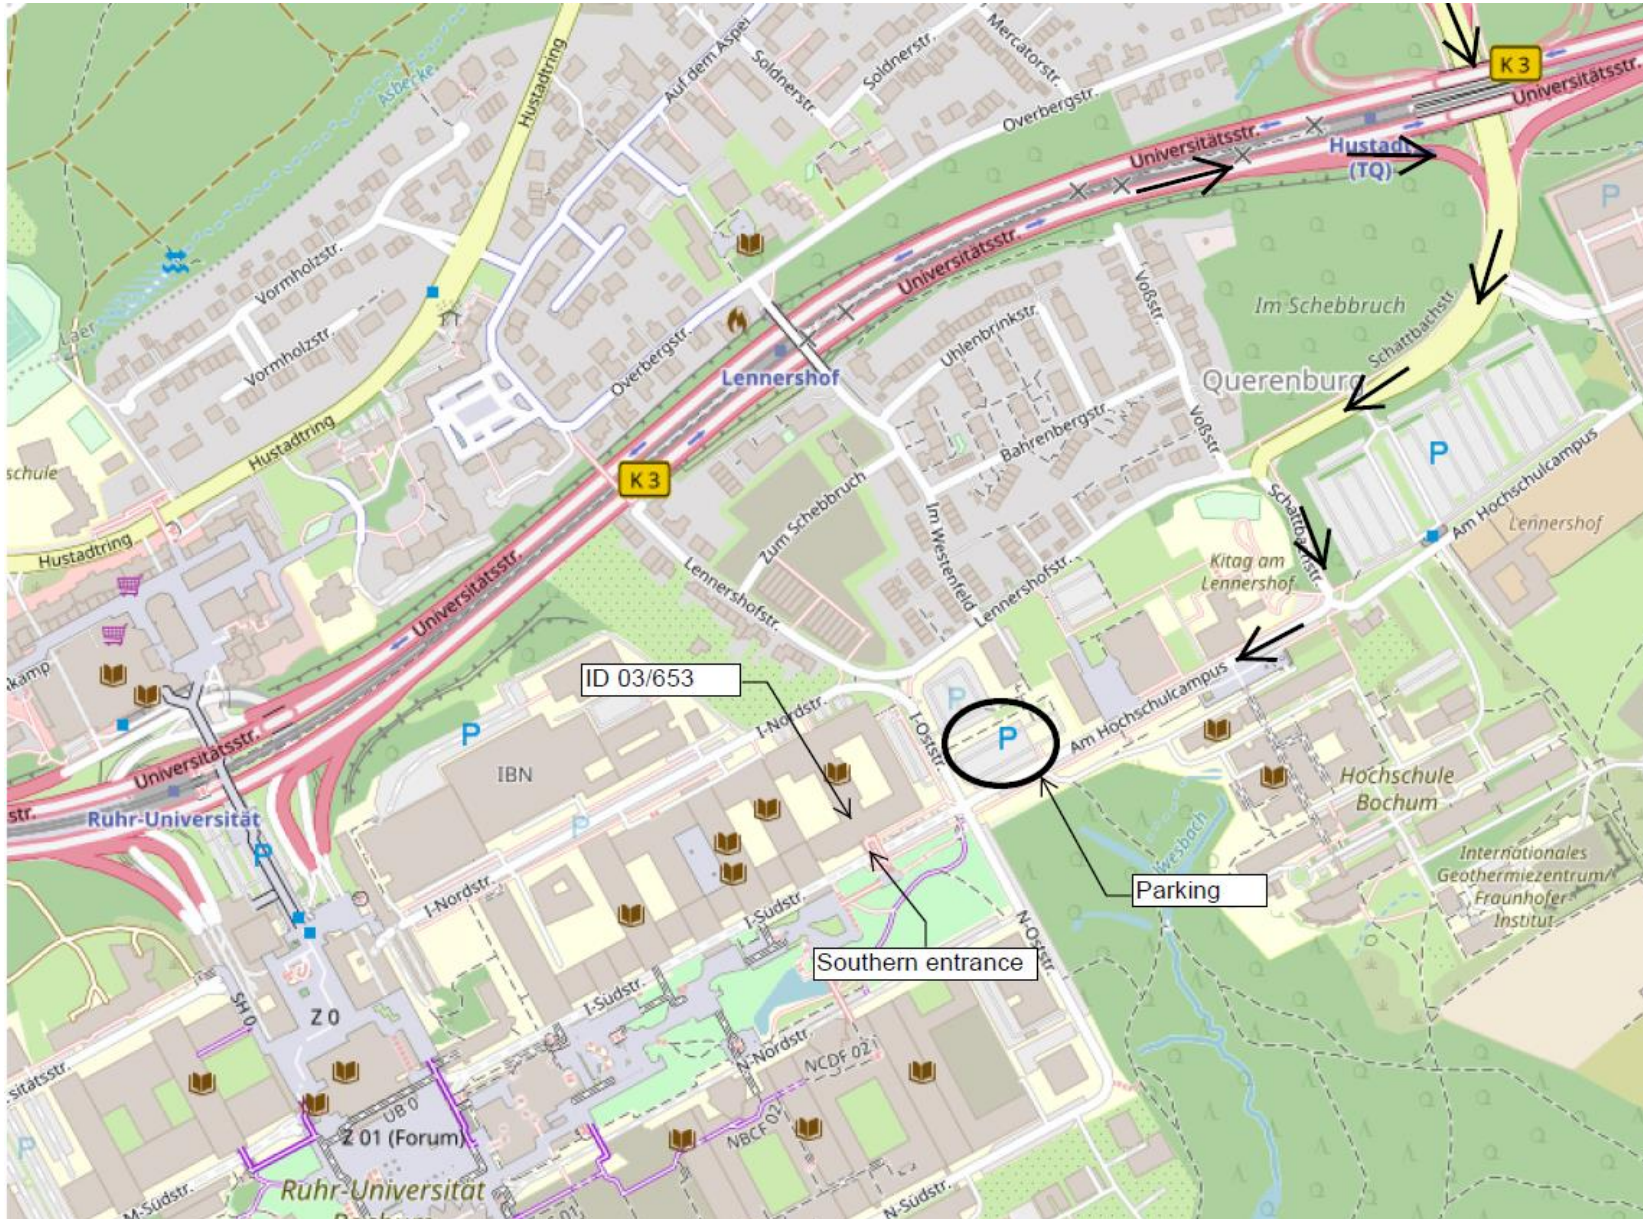

CAMPUS MAP

© 2022 Ruhr-Universität Bochum - Content: Department 5.I.1.4 (CAD) - Layout: Department 5.I.1.3 (SC) - Update: 07/2022

	Walkway		Information		Parking lot	AkaFö	Akademisches Förderungswerk	UB	University Library	ZKF	Center for Clinical Research
	Stairs		Information board		Parking garage	BMZ	Center for Biomedicine Bochum	UV	University Administration	Notes:	
	Street		Internal information		Women's parking	CASPO	Campus Sports Ground	VC	Vita Campus	Guide colours (contour): G-row = yellow I-row = blue M-row = red N-row = green	
	Street below the campus		Outdoor elevator		Visitor's parking	CC	Campus Center		Event Center	GAFO = flat area of the GA-building (example)	
	Green space		Subway station		Central parking garage (underground)	FNO	Forum Northeast	P♀	Center for Molecular Spectroscopy and Simulation of Solvent-Mediated Processes	HIA = lecture hall of the IA-building (example)	
	Wall		Bus stop			HZO	Lecture Hall Center East		ZGH	Center for Interface-Dominated High Performance Materials	
	Gate (access restricted)					MZ	Musical Center		ZN	Center for Neuroinformatics	
	Gate (access closed)					IT.S	IT.SERVICES				
						SH	Student Services				
						SSC	Student Service Center				
						TZR	Technology Center Ruhr				

Annual symposium „Security for Humans in Cyberspace”, RUB, ID 03/653

Google Maps Navigation Target: I-Südstraße, 44801 Bochum

Directions

Arrival by car

from Bochum city centre:

- Universitätsstraße in the direction of Bochum Querenburg
- Exit Ruhr-Universität Ost / Botanischer Garten / Hochschule Bochum

from the motorway A43:

- Exit 19: Bochum Querenburg / Ruhr-Universität Bochum
- Universitätsstraße in the direction of Ruhr-Universität Bochum
- Exit Ruhr-Universität Ost / Botanischer Garten / Hochschule Bochum